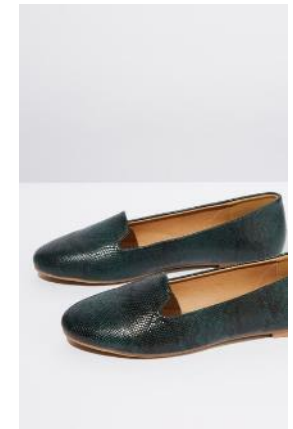

417861-32
SOPHIA SLIPPER
JUNGLE GREEN
~~IDR 199,900~~
IDR 100,000