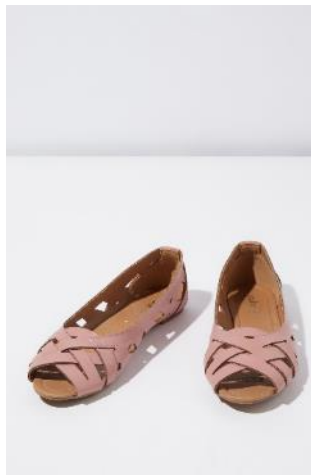

417722-05
HORIZON PEEP
ASH ROSE
~~IDR 199,900~~
IDR 100,000