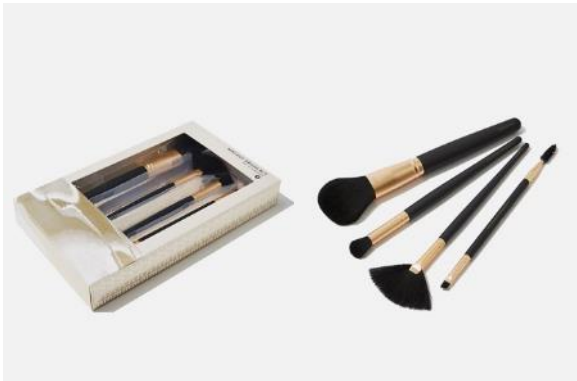

SCARVES

IDR 50,000

432046-05
SOHO COTTON SCARF STONE/WHITE SPOT
~~IDR 99,900~~
IDR 50,000

421175-65
SOHO SATIN SCARF GREEN GLOW
~~IDR 99,900~~
IDR 50,000

421175-68
SOHO SATIN SCARF AQUA ELLE
~~IDR 99,900~~
IDR 50,000

SALE

BEAUTY

START FROM

IDR 75,000

425582-01
BRUSH GIFT SET
BLACK/GOLD
IDR 249,900
IDR 125,000

425582-02
BRUSH GIFT SET
PINK/ROSE GOLD
IDR 249,900
IDR 125,000

422520-10
LARGE STRUCTURED COSMETIC CASE
TROPICAL FLORAL
~~IDR 199,900~~
IDR 100,000