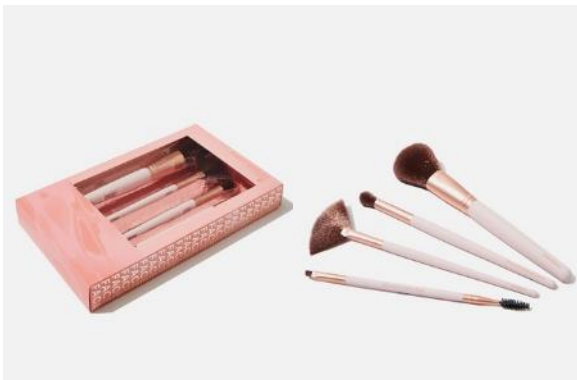

SALE

BEAUTY

START FROM

IDR 75,000

425582-01
BRUSH GIFT SET
BLACK/GOLD
IDR 249,900
IDR 125,000

425582-02
BRUSH GIFT SET
PINK/ROSE GOLD
IDR 249,900
IDR 125,000

422520-10
LARGE STRUCTURED COSMETIC CASE
TROPICAL FLORAL
~~IDR 199,900~~
IDR 100,000

424470-05
MARLEE COSMETIC CASE
TROPICAL FLORAL
~~IDR 149,900~~
IDR 75,000

422861-09
DAY TO DAY COSMETIC CASE
TROPICAL FLORAL
~~IDR 99,900~~
IDR 50,000

SALE

SOCKS

START FROM

IDR 15,000

664427-06
ACTIVE TAB SOCK
WHITE
~~IDR 69,900~~
IDR 20,000